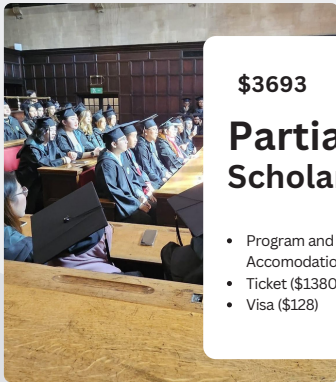

Study:

- Enjoy 2 weeks of Intensive English Learning (Classes takes place from Monday to Friday)
- Offers a varied social program including exchange ideas with current Oxford's Students, seminars etc.
- Intensive Course 22 Lessons with mixed nationality group class
- Each day provides students with a variety of fun activities and opportunities to practise and improve their language skills.

Self Funded Scholarship is granted to those who were not selected but still wish to participate in the program

\$3693

Partial Scholarship

- Program and Accomodation (\$2620)
- Ticket (\$1380)
- Visa (\$128)